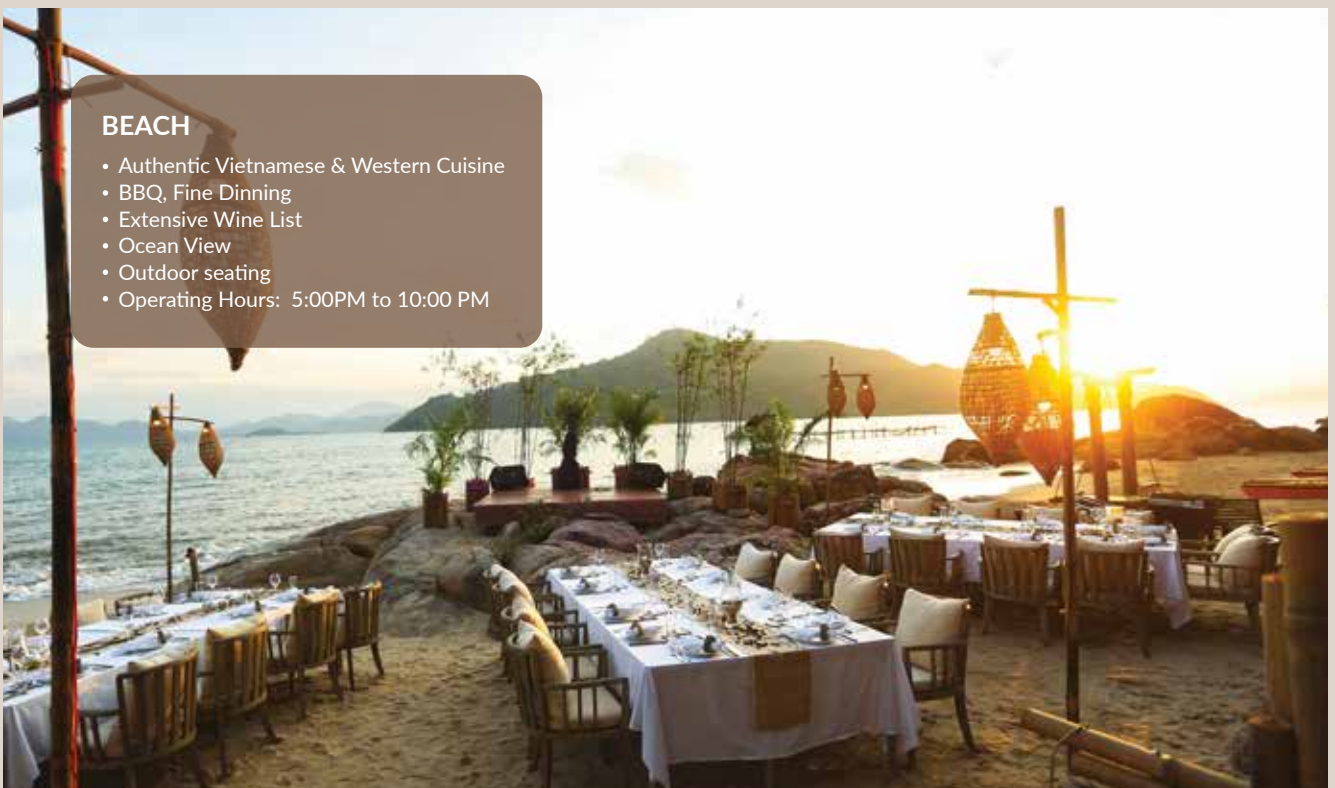

Events

An Lam Retreats Ninh Van Bay provides various Venues from Beach House for meeting, Sen Deck for Sunset Cocktail, Skylight Dinner on the pier, unique activities and more to make your events successful and memorable.

SEN DECK

- Afternoon Tea
- Cocktails, Mocktails, Beer & Wine
- Over-looking to Ninh Van Bay & Ocean
- Operating Hours: 3:00PM to 11:00 PM

SEN RESTAURANT

- Authentic Vietnamese & Western Cuisine
- Buffet Breakfast, Lunch & Dinner
- Extensive Wine List
- Ocean View
- Indoor & Outdoor seating
- Operating Hours: 7:00AM to 10:00 PM

BEACH

- Authentic Vietnamese & Western Cuisine
- BBQ, Fine Dining
- Extensive Wine List
- Ocean View
- Outdoor seating
- Operating Hours: 5:00PM to 10:00 PM

BEACH	LAYOUT					
Dimension	Sq m/Sq Ft	Theater	Classroom	U-shape	Banquet	Cocktail
	400/4305				60	60