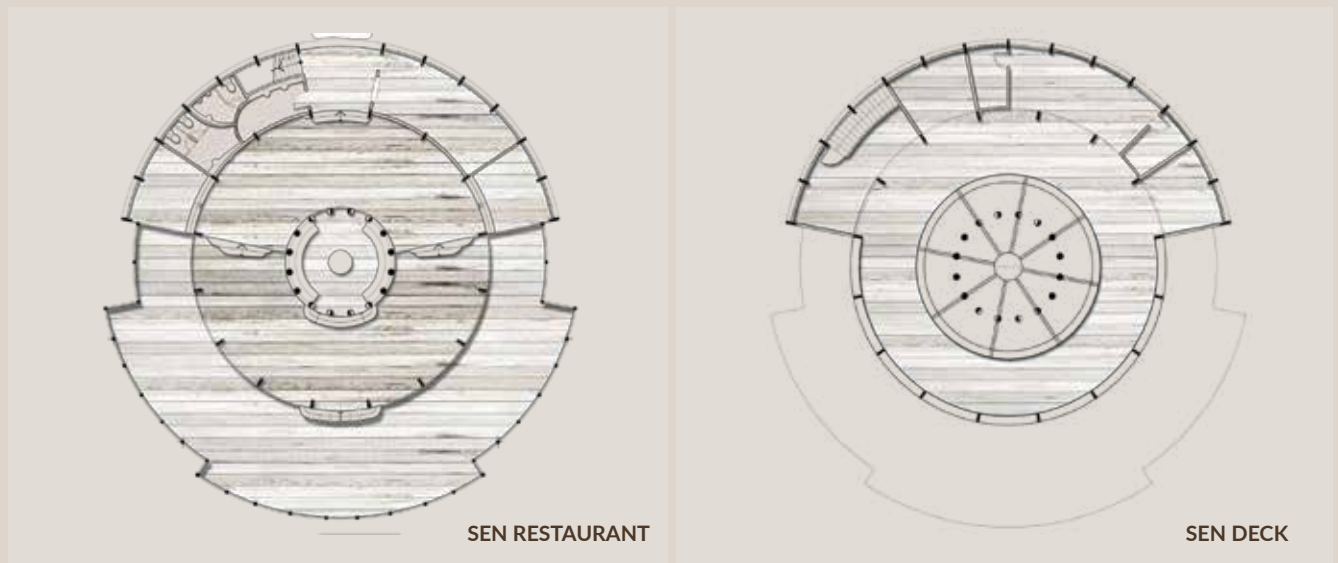

SEN DECK	LAYOUT					
Dimension	Sq m/Sq Ft	Theater	Classroom	U-shape	Banquet	Cocktail
	377/4057				50	50